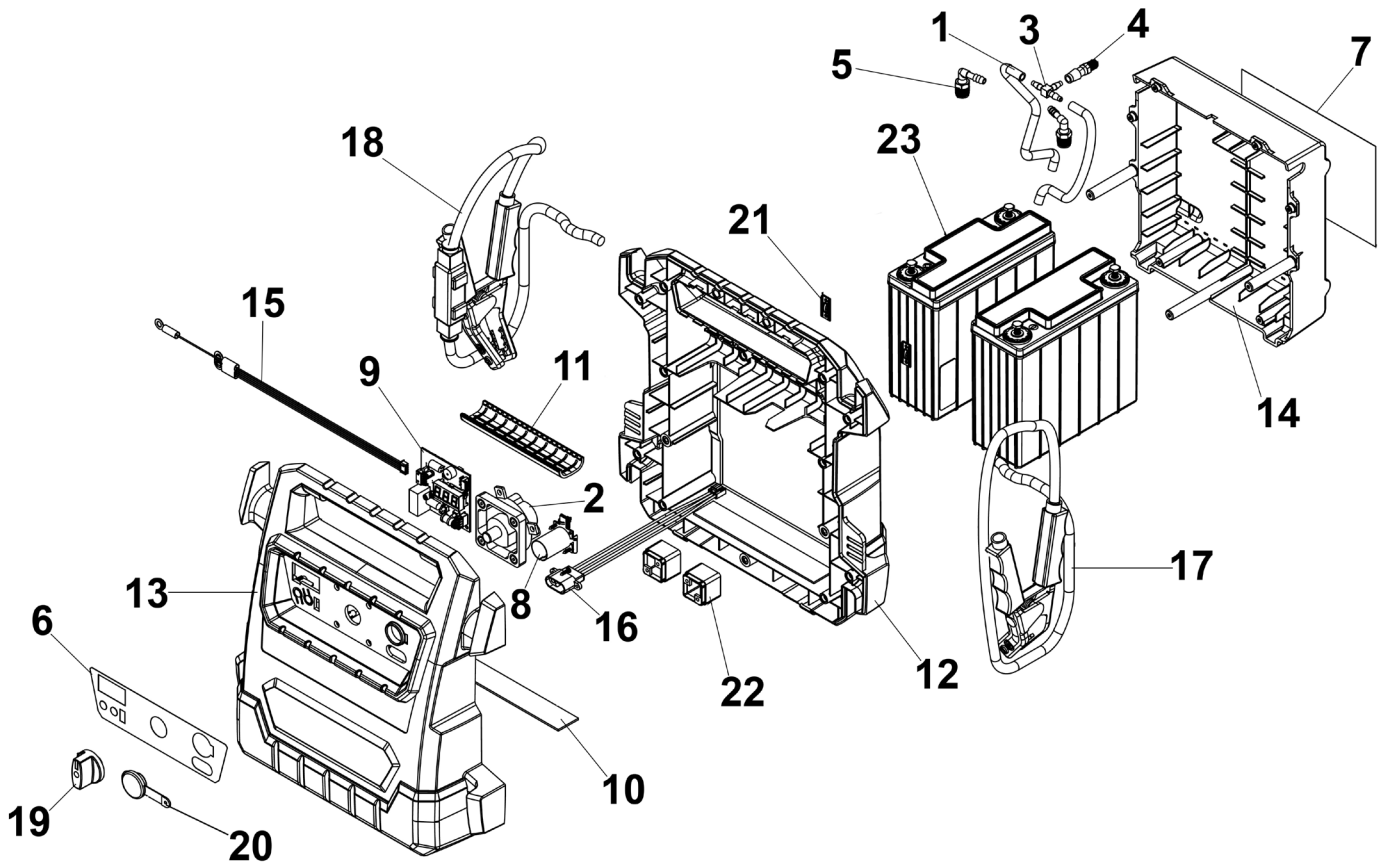

Parts Information:
12/24V RoadStart® Emergency Jump Starter 4600 Peak Amps
Model No: PBI4424GS

Item	Part No.	Description
1	PBI4424GS.01	Tubing, Clear Plastic
2	PBI4424GS.02	Switch, 12/24V Rotary Selector
3	PBI4424GS.03	T-Connector
4	PBI4424GS.04	Straight Fitting
5	PBI4424GS.05	Connector, Elbow
--	PBI4424GS-05N	Elbow Connector (New Type)
6	PBI4424GS.06	Label, Front Case
7	PBI4424GS.07	Label, Warning
8	PBI4424GS.08	DC Adaptor Input Assembly
9	PBI4424GS.09	PCB Control Board Assembly (Pre-2023)
--	PBI4424GS-09N	PCB Control Board Assembly (New Type - 2023-Onwards)
10	PBI4424GS.10	Tape (180 x 30 x 2mm)
11	PBI4424GS.11	Cover, Handle Insert
12	PBI4424GS.12	Back Case (Black)
13	PBI4424GS.13	Front Case (Black)

Item	Part No.	Description
14	PBI4424GS.14	Back Case Cover (Black)
15	PBI4424GS.15	Harness, Housing
16	PBI4424GS.16	Plug, SAE Style 3-Pin
17	PBI4424GS.17	Cable & Clamp Assembly 1.8m, Negative
18	PBI4424GS.18	Cable & Clamp Assembly 1.8m, Positive (c/w Fuse)
19	PBI4424GS.19	Knob, Switch, Plastic, Ø36mm, 12mm Semicircular (F)
20	PBI4424GS.20	DC Socket Cover
21	PBI4424GS.21	Strap, Strain Relief
22	PBI4424GS.22	Support, Battery
23	PBI4424GS.23	Battery 12V 22Ah (160 x 180 x 70mm)
--	PBI4424GS.AC1	Mains Charger 12V DC 2A 230V AC 50Hz 0.5A 3-Pin SAE (Not Shown)
--	RS21224.07	Fuse AMG Heavy Duty 500A 32V (Not Shown)
--	RS21224.09	Battery Cable 7.5" (Not Shown)